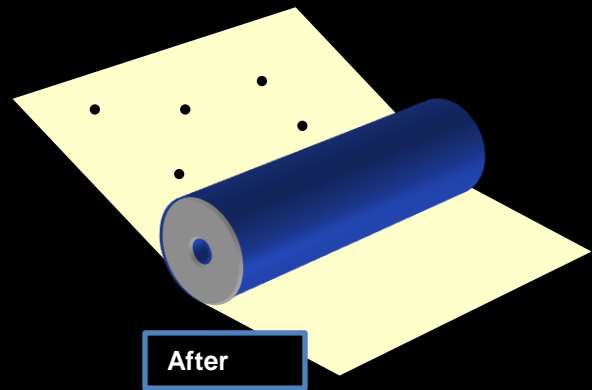

Web Cleaning Sleeve

How would you like every roller in your line to be a web cleaner?

Despite the obvious benefits, budget or space constraints sometimes prevent the installation of a "traditional" web cleaner. Contamination will then continue to pass through the process, causing line-stops, unnecessary clean-down, material waste, rejects...and potentially unhappy customers.

But what if you were able to instantly convert any path or roller into a web cleaner?

The **Web Cleaning Sleeve** is made from a specially formulated polymer which will pick up contamination from the web as it passes. The sleeve itself can be cleaned during routine maintenance using Arcalian Wipes.

Features:

- No installation space required
- Simply inflate the sleeve with an airline and push it on to the roller. Trim to length with a sharp blade.
- Sleeves available in any length up to 10 metres
- Sleeves can fit path rollers with O.D. : -
 - 38mm, 50mm, 75mm, 88mm, 100mm, 127mm, 152mm