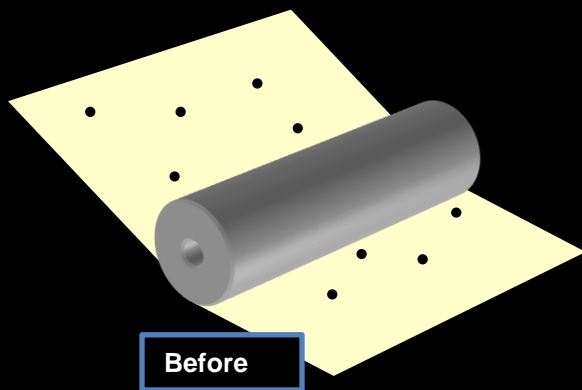

Web Cleaning Sleeve

How would you like every roller in your line to be a web cleaner?

Despite the obvious benefits, budget or space constraints sometimes prevent the installation of a "traditional" web cleaner. Contamination will then continue to pass through the process, causing line-stops, unnecessary clean-down, material waste, rejects...and potentially unhappy customers.

But what if you were able to instantly convert any path or roller into a web cleaner?

The **Web Cleaning Sleeve** is made from a specially formulated polymer which will pick up contamination from the web as it passes. The sleeve itself can be cleaned during routine maintenance using Arcalian Wipes.

Features:

- No installation space required
- Simply inflate the sleeve with an airline and push it on to the roller. Trim to length with a sharp blade.
- Sleeves available in any length up to 10 metres
- Sleeves can fit path rollers with O.D. : -
 - 38mm, 50mm, 75mm, 88mm, 100mm, 127mm, 152mm